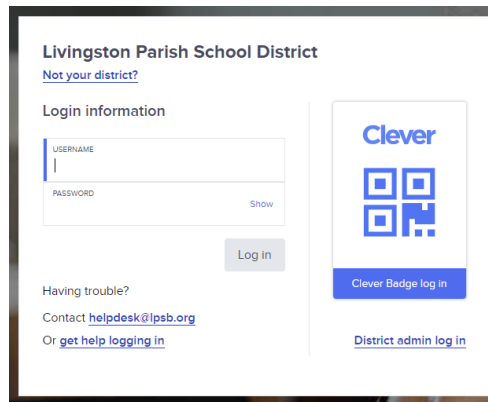

Edulastic Teacher Login

- Visit <https://app.edulastic.com/district/LIVPA> or go to Clever.
- You will use CLEVER to access Edulastic. Click on SIGN IN WITH CLEVER.

- Enter your Clever Credentials.

- From your landing page in Clever, locate the Eduastic icon in More Apps.