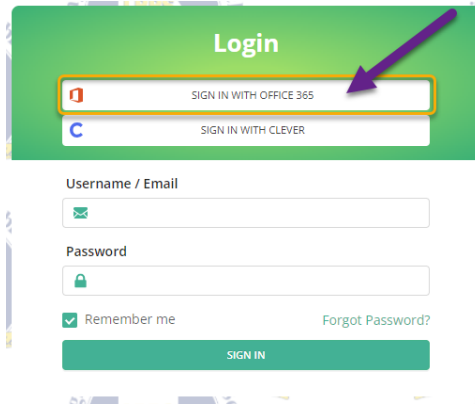

Edulastic Teacher Login

- Visit <https://app.edulastic.com/district/LIVPA> or go to Clever.
- You will use CLEVER to access Edulastic. Click on SIGN IN WITH CLEVER.

- Enter your Clever Credentials.

- From your landing page in Clever, locate the Eduastic icon in More Apps.